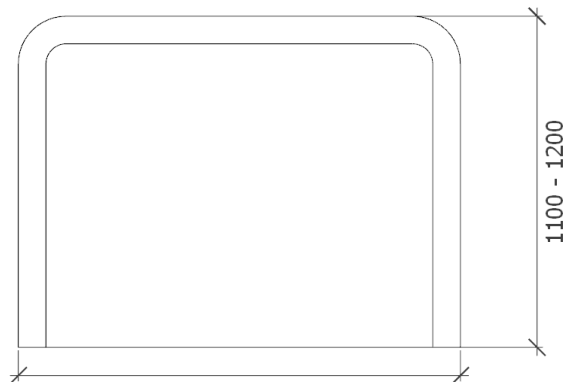

KING 1900
QUEEN 1600
DOUBLE 1450
KING SINGLE 1100
SINGLE 960

| | |
|---------|---|
| FRAME: | Kiln dried plantation timber |
| WIDTH: | Standard bed size, custom size also available |
| HEIGHT: | Standard height 1100-1200mm |
| LEGS: | Plastic glides |