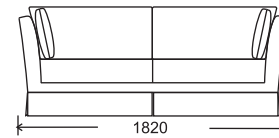

Double Sofa Bed

FRAME:
SOFA BED:
SEAT CUSHION:
BACK CUSHION:

Kiln dried plantation timber
Commercial grade bed mechanism with inner spring mattress
High resilience foam with 10 Year Guarantee
Polyester fibre encased in spun bound bags