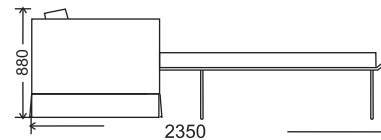

Double Sofa Bed

FRAME:
SOFA BED:
SEAT CUSHION:
BACK CUSHION:

Kiln dried plantation timber
Commercial grade bed mechanism with inner spring mattress
High resilience foam with 10 Year Guarantee
Polyester fibre encased in spun bound bags