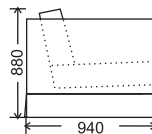

Double Sofa Bed

FRAME:
SOFA BED:
SEAT CUSHION:
BACK CUSHION:

Kiln dried plantation timber
Commercial grade bed mechanism with inner spring mattress
High resilience foam with 10 Year Guarantee
Polyester fibre encased in spun bound bags