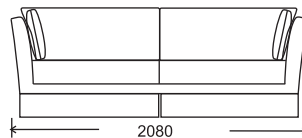

Queen Sofa Bed