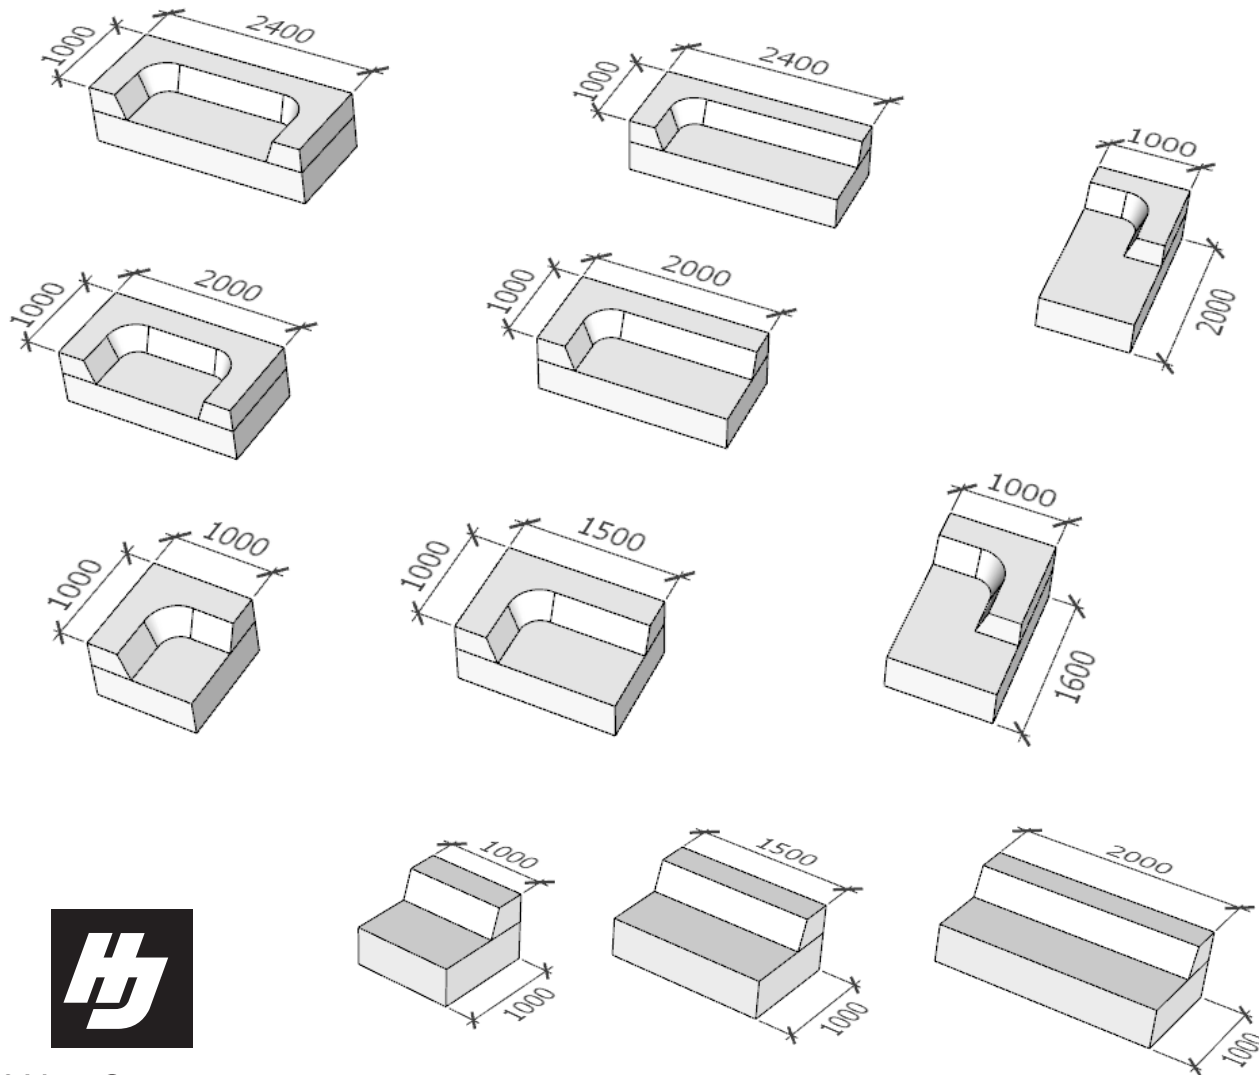

10 Year Guarantee

H & J Furniture Company Pty Ltd
2/62 Heathcote Road
Moorebank NSW 2170
Tel: 02-9821 2699
Fax: 02-9821 2162
Email: info@hjfurniture.com.au
Web: www.hjfurniture.com.au