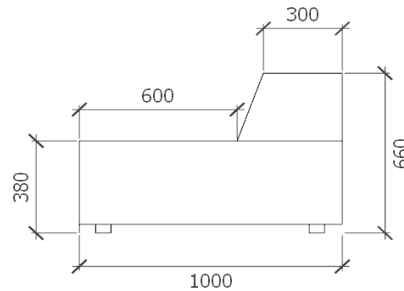

FRAME:

Kiln Dried Plantation Timber

SEAT SUSPENSION:

BLACK CAT WEBBING

SEAT CUSHION:

High Resilience Foam with 10 Year Guarantee

BACK CUSHION:

High Resilience Foam with 10 Year Guarantee