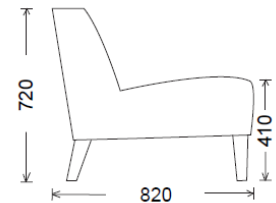

1820  
3 Seater

1560  
2.5 Seater

1220  
2 Seater

670  
Chair

FRAME: Kiln dried plantation timber  
SEAT SUSPENSION: No-sag spring suspension  
SEAT CUSHION: High Resilience foam with 10 Year guarantee  
BACK: Fixed back with no-sag spring suspension  
FEET: Timber legs available in various stain finish