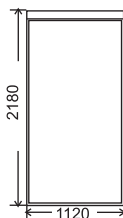

king single