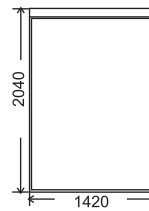

double

queen

king

FRAME:
BASE:
COVER:
LEGS:

Kiln dried plantation timber
Solid timber slat base
Fully Upholstered headboard and base
Timber legs available in various stain color