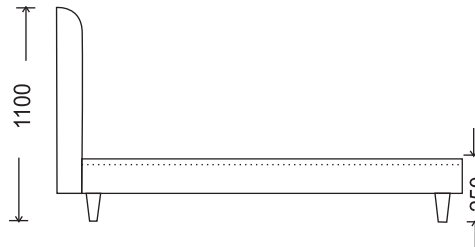

10 Year Guarantee

H & J Furniture Company Pty Ltd
2/62 Heathcote Road
Moorebank NSW 2170
Tel: 02-9821 2699
Fax: 02-9821 2162
Email: info@hjfurniture.com.au
Web: www.hjfurniture.com.au