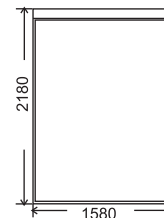

double

queen

king

FRAME:
BASE:
COVER:
LEGS:

Kiln dried plantation timber
Solid timber slat base
Fully Upholstered headboard and base
Timber legs available in various stain color