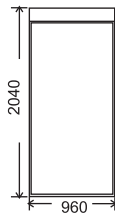

Sophie Bed

10 Year Guarantee

H & J Furniture Company Pty Ltd
2/62 Heathcote Road
Moorebank NSW 2170
Tel: 02-9821 2699
Fax: 02-9821 2162
Email: info@hjfurniture.com.au
Web: www.hjfurniture.com.au

single

FRAME:
BASE:
COVER:
LEGS:

Kiln dried plantation timber
Solid timber slat base
Fully Upholstered headboard and base
Timber legs available in various stain color