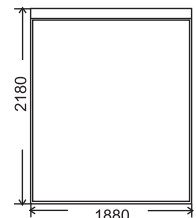

double

queen

king

FRAME:
BASE:
COVER:
LEGS:

Kiln dried plantation timber
Solid timber slat base
Fully Upholstered headboard and base
Timber legs available in various stain color