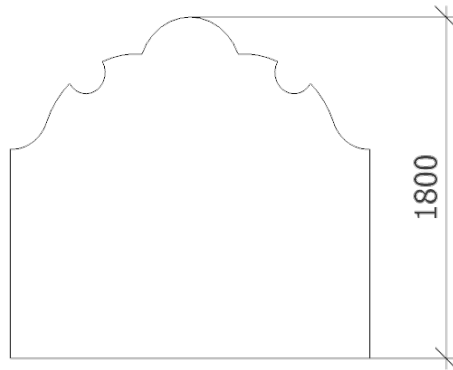

King - 1900  
Queen - 1600  
Double - 1450  
King Single - 1100  
Single - 960

---

FRAME:	Kiln dried plantation timber
WIDTH:	Standard bed size, custom size also available
HEIGHT:	Standard height 1800mm
LEGS:	Plastic glides
STUDS:	Individual Studs available in various finishes