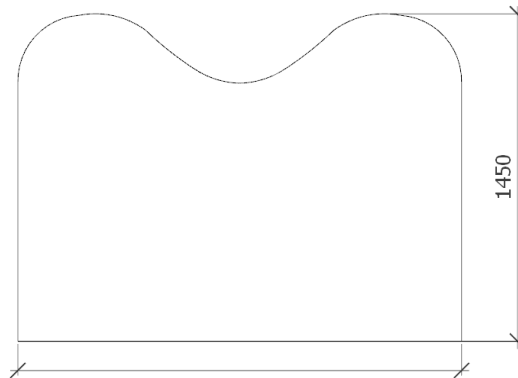

King - 1900
Queen - 1600
Double - 1450
King Single - 1100
Single - 960

FRAME:	Kiln dried plantation timber
WIDTH:	Standard bed size, custom size also available
HEIGHT:	Standard height 1450mm
LEGS:	Plastic glides