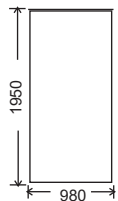

single

king single

double

queen

king

FRAME:
 BASE:
 LEGS:

Kiln dried plantation timber
 Solid timber slat base
 Timber legs available in various stain color