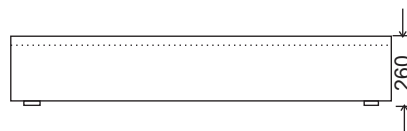

single

king single

double

queen

king

FRAME:
 BASE:
 LEGS:

Kiln dried plantation timber
 Solid timber slat base
 Timber legs available in various stain color