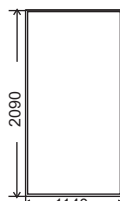

single

king single

double

queen

king

FRAME:
 BASE:
 LEGS:

Kiln dried plantation timber
 Solid timber slat base
 Timber legs available in various stain color