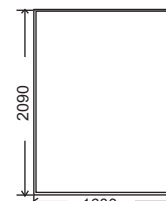

Bed Base

Our upholstered slatted bed base works with any of our bedhead designs

10 Year Guarantee

H & J Furniture Company Pty Ltd
2/62 Heathcote Road
Moorebank NSW 2170
Tel: 02-9821 2699
Fax: 02-9821 2162
Email: info@hjfurniture.com.au
Web: www.hjfurniture.com.au

queen

FRAME:
BASE:
LEGS:

Kiln dried plantation timber
Solid timber slat base
Timber legs available in various stain color