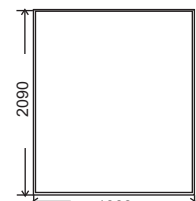

single

king single

double

queen

king

FRAME:
 BASE:
 LEGS:

Kiln dried plantation timber
 Solid timber slat base
 Timber legs available in various stain color