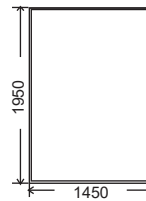

single

king single

double

queen

king

FRAME:
 BASE:
 LEGS:

Kiln dried plantation timber
 Solid timber slat base
 Timber legs available in various stain color