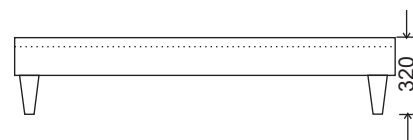

single

king single

double

queen

king

FRAME:
 BASE:
 LEGS:

Kiln dried plantation timber
 Solid timber slat base
 Timber legs available in various stain color