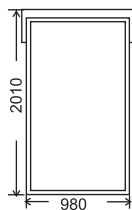

Alexandria Bed

10 Year Guarantee

H & J Furniture Company Pty Ltd
2/62 Heathcote Road
Moorebank NSW 2170
Tel: 02-9821 2699
Fax: 02-9821 2162
Email: info@hjfurniture.com.au
Web: www.hjfurniture.com.au

single

FRAME:
BASE:
LEGS:

Kiln dried plantation timber
Solid timber slat base
Hidden nylon glides