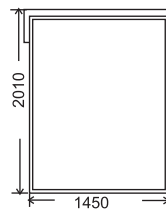

king single

double

queen

king
*optional split base

FRAME:
BASE:
LEGS:

Kiln dried plantation timber
Solid timber slat base
Hidden nylon glides