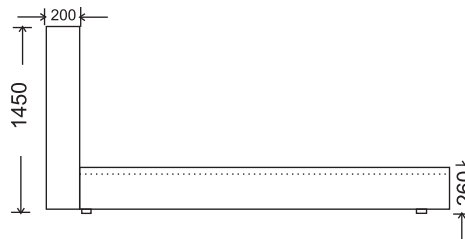

Alexandria Bed

10 Year Guarantee

H & J Furniture Company Pty Ltd
2/62 Heathcote Road
Moorebank NSW 2170
Tel: 02-9821 2699
Fax: 02-9821 2162
Email: info@hjfurniture.com.au
Web: www.hjfurniture.com.au

FRAME:
BASE:
LEGS:

Kiln dried plantation timber
Solid timber slat base
Hidden nylon glides