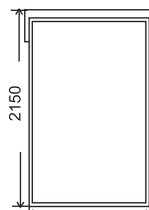

king single

double

queen

king
*optional split base

FRAME:
BASE:
LEGS:

Kiln dried plantation timber
Solid timber slat base
Hidden nylon glides