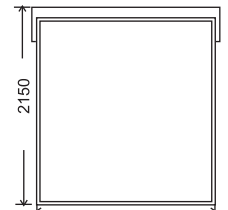

king single

double

queen

king
*optional split base

FRAME:
BASE:
LEGS:

Kiln dried plantation timber
Solid timber slat base
Hidden nylon glides