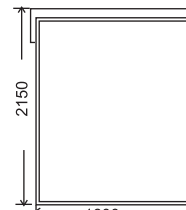

king single

double

queen

king
*optional split base

FRAME:
BASE:
LEGS:

Kiln dried plantation timber
Solid timber slat base
Hidden nylon glides