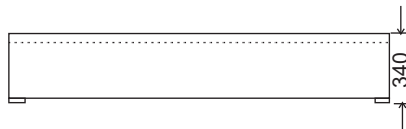

Storage Bed Base

Our upholstered bed base works with any of our bedhead designs

10 Year Guarantee

H & J Furniture Company Pty Ltd
2/62 Heathcote Road
Moorebank NSW 2170
Tel: 02-9821 2699
Fax: 02-9821 2162
Email: info@hjffurniture.com.au
Web: www.hjffurniture.com.au