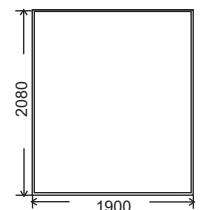

single

king single

double

queen

king

FRAME:
SLAT BASE:

Kiln dried plantation timber
Slatted beds with gas lift hinges