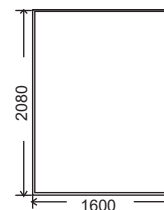

Storage Bed Base

Our upholstered bed base works with any of our bedhead designs

10 Year Guarantee

H & J Furniture Company Pty Ltd
2/62 Heathcote Road
Moorebank NSW 2170
Tel: 02-9821 2699
Fax: 02-9821 2162
Email: info@hjffurniture.com.au
Web: www.hjffurniture.com.au

queen

FRAME:
SLAT BASE:

Kiln dried plantation timber
Slatted beds with gas lift hinges