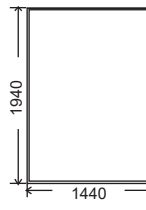

single

king single

double

queen

king

FRAME:
SLAT BASE:

Kiln dried plantation timber
Slatted beds with gas lift hinges