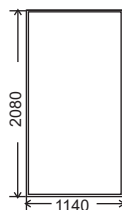

single

king single

double

queen

king

FRAME:
SLAT BASE:

Kiln dried plantation timber
Slatted beds with gas lift hinges