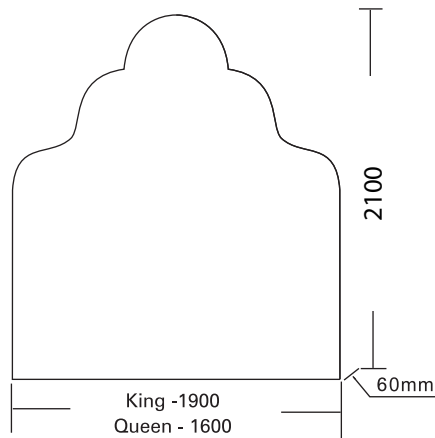

FRAME: Kiln dried plantation timber & MDF  
WIDTH: Standard bed size, custom size also available  
HEIGHT: Standard height at 2100mm, custom height also available