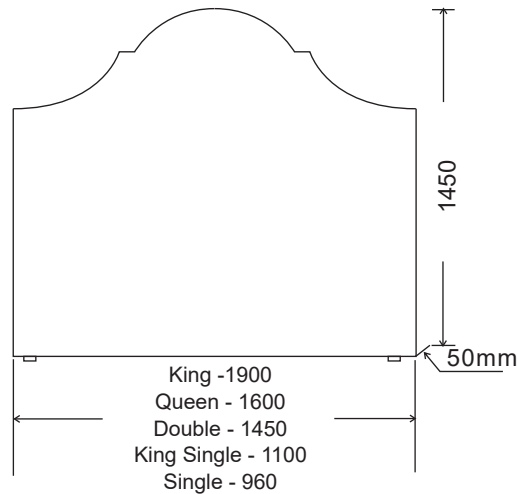

FRAME:	Kiln dried plantation timber
WIDTH:	Standard bed size, custom size also available
HEIGHT:	Standard height of 1650mm, custom height also available
LEGS:	Plastic glides