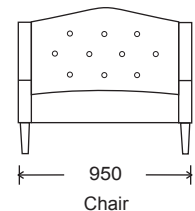

FRAME:

SEAT SUSPENSION:

SEAT CUSHION:

LEG:

Kiln dried plantation timber

No-sag spring suspension

High resilience foam with 10 Year Guarantee

Timber legs available in various stain color