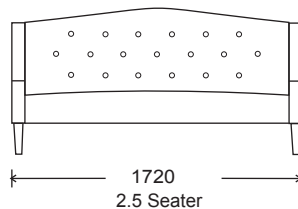

FRAME:

SEAT SUSPENSION:

SEAT CUSHION:

LEG:

Kiln dried plantation timber

No-sag spring suspension

High resilience foam with 10 Year Guarantee

Timber legs available in various stain color