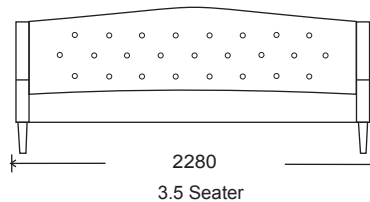

FRAME:

SEAT SUSPENSION:

SEAT CUSHION:

LEG:

Kiln dried plantation timber

No-sag spring suspension

High resilience foam with 10 Year Guarantee

Timber legs available in various stain color