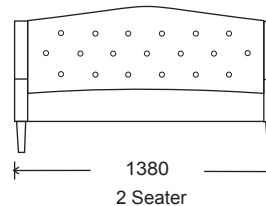

FRAME:

SEAT SUSPENSION:

SEAT CUSHION:

LEG:

Kiln dried plantation timber

No-sag spring suspension

High resilience foam with 10 Year Guarantee

Timber legs available in various stain color