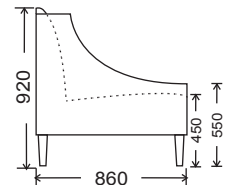

FRAME:

SEAT SUSPENSION:

SEAT CUSHION:

LEG:

Kiln dried plantation timber

No-sag spring suspension

High resilience foam with 10 Year Guarantee

Timber legs available in various stain color