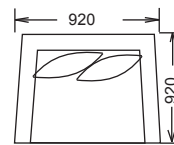

2 Seater

Chair

FRAME: Kiln dried plantation timber  
SEAT SUSPENSION: No-sag spring suspension  
SEAT CUSHION: Foam core feather wrap cushions  
BACK CUSHION: Feather and fibre cushions  
COVER: Fully removable cover