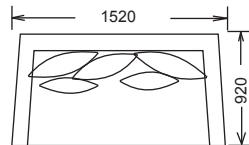

2 Seater

Chair

FRAME: Kiln dried plantation timber  
SEAT SUSPENSION: No-sag spring suspension  
SEAT CUSHION: Foam core feather wrap cushions  
BACK CUSHION: Feather and fibre cushions  
COVER: Fully removable cover