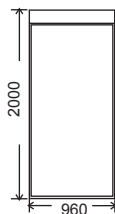

Bronte Bed

10 Year Guarantee

H & J Furniture Company Pty Ltd
2/62 Heathcote Road
Moorebank NSW 2170
Tel: 02-9821 2699
Fax: 02-9821 2162
Email: info@hjfurniture.com.au
Web: www.hjfurniture.com.au

single

FRAME:
BASE:
COVER:
LEGS:

Kiln dried plantation timber
Solid timber slat base
Fully removable cover for headboard and base
Timber legs available in various stain color