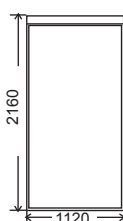

king single