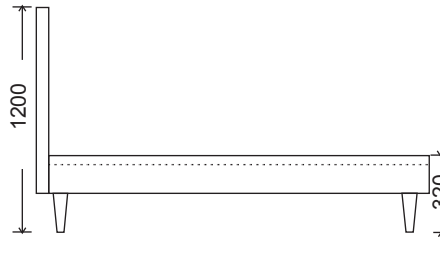

10 Year Guarantee

H & J Furniture Company Pty Ltd
2/62 Heathcote Road
Moorebank NSW 2170
Tel: 02-9821 2699
Fax: 02-9821 2162
Email: info@hjfurniture.com.au
Web: www.hjfurniture.com.au