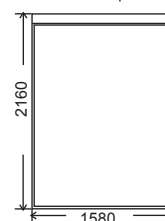

double

queen

king

FRAME:
BASE:
COVER:
LEGS:

Kiln dried plantation timber
Solid timber slat base
Fully removable cover for headboard and base
Timber legs available in various stain color