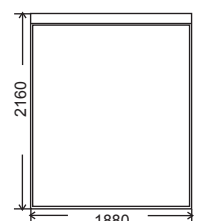

double

queen

king

FRAME:
BASE:
COVER:
LEGS:

Kiln dried plantation timber
Solid timber slat base
Fully removable cover for headboard and base
Timber legs available in various stain color