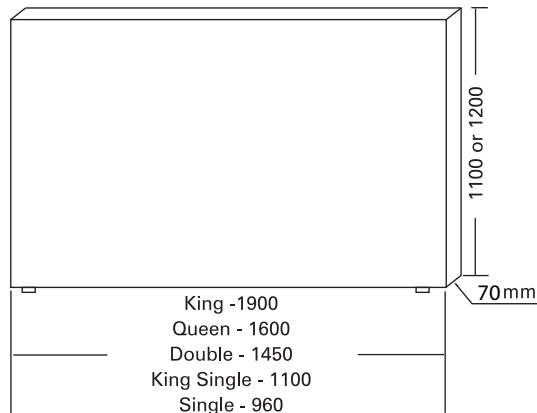

FRAME:	Kiln dried plantation timber
WIDTH:	Standard bed size, custom size also available
HEIGHT:	Standard height of 1100mm or 1200mm, custom height also available
OPTION:	Contrast piping