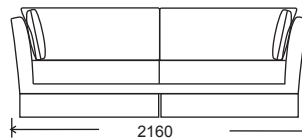

Queen Sofa Bed