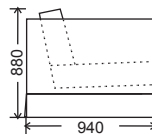

Tudor Sofa Bed

10 Year Guarantee

Queen Sofa Bed

Double Sofa Bed

H & J Furniture Company Pty Ltd
2/62 Heathcote Road
Moorebank NSW 2170
Tel: 02-9821 2699
Fax: 02-9821 2162
Email: info@hjfurniture.com.au
Web: www.hjfurniture.com.au