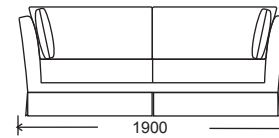

Double Sofa Bed

H & J Furniture Company Pty Ltd
2/62 Heathcote Road
Moorebank NSW 2170
Tel: 02-9821 2699
Fax: 02-9821 2162
Email: info@hjfurniture.com.au
Web: www.hjfurniture.com.au