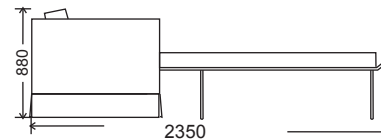

FRAME:
SOFA BED:
SEAT CUSHION:
BACK CUSHION:

Kiln dried plantation timber
Commercial grade bed mechanism with inner spring mattress
High resilience foam with 10 Year Guarantee
Polyester fibre encased in spun bound bags