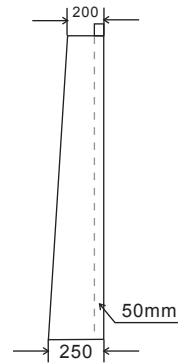

FRAME:  
WIDTH:  
HEIGHT:

Kiln dried plantation timber  
Standard bed size, custom size also available  
Standard height of 1200mm or 1450mm, custom height also available