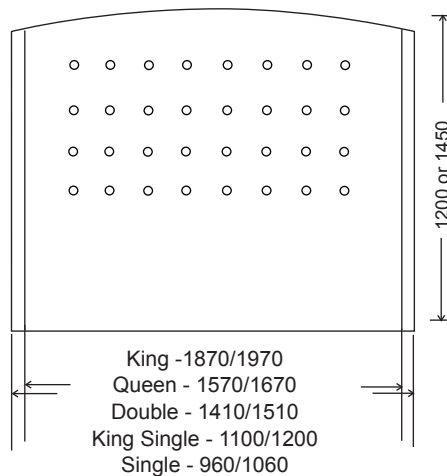

FRAME:  
WIDTH:  
HEIGHT:

Kiln dried plantation timber  
Standard bed size, custom size also available  
Standard height of 1200mm or 1450mm, custom height also available