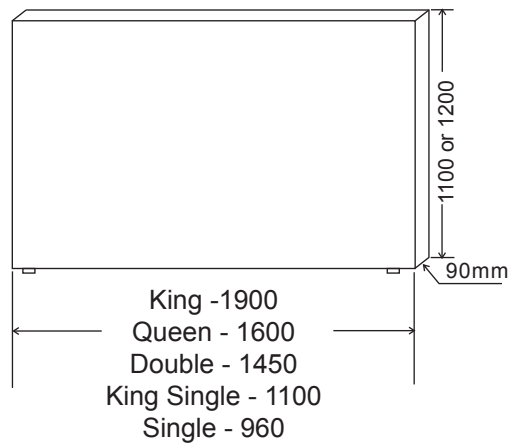

FRAME:
WIDTH:
HEIGHT:
LEGS:

Kiln dried plantation timber
Standard bed size, custom size also available
Standard height of 1100mm or 1200mm, custom height also available
Plastic glides