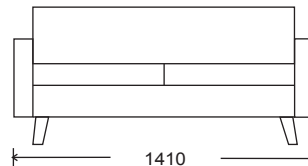

1410

2 Seater