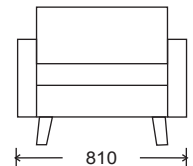

1750

2.5 Seater

1410

2 Seater

810

Chair

FRAME: Kiln dried plantation timber  
 SEAT SUSPENSION: No-sag spring suspension  
 SEAT CUSHION: High resilience foam with 10 Year Guarantee  
 BACK CUSHION: Fully upholstered with steel sprung  
 LEG: Available in various timber stain color