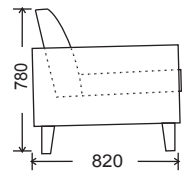

# Retro

10 Year Guarantee

2310

3.5 Seater

2010

3 Seater

780

820