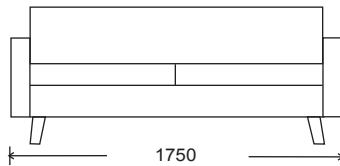

1750

2.5 Seater