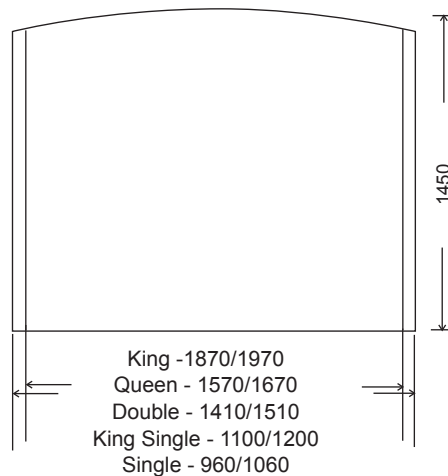

FRAME:  
WIDTH:  
HEIGHT:

Kiln dried plantation timber  
Standard bed size, custom size also available  
Standard height of 1450mm, custom height also available