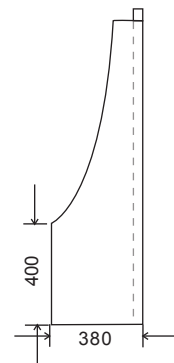

FRAME:  
WIDTH:  
HEIGHT:

Kiln dried plantation timber  
Standard bed size, custom size also available  
Standard height of 1450mm, custom height also available