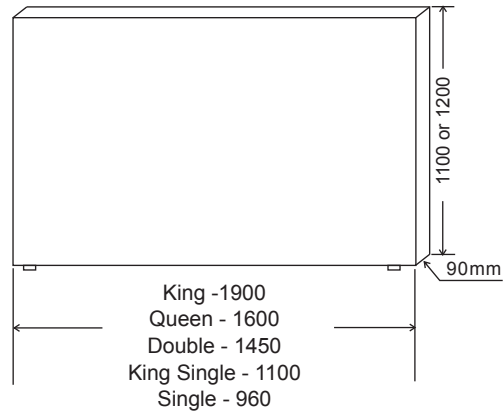

Plain Headboard

10 Year Guarantee

H & J Furniture Company Pty Ltd
2/62 Heathcote Road
Moorebank NSW 2170
Tel: 02-9821 2699
Fax: 02-9821 2162
Email: info@hjffurniture.com.au
Web: www.hjffurniture.com.au

FRAME: Kiln dried plantation timber
WIDTH: Standard bed size, custom size also available
HEIGHT: Standard height of 1100mm or 1200mm, custom height also available
LEGS: Plastic glides