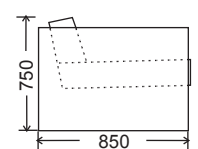

2010
3 Seater

750
850

1750
2.5 Seater

1410
2 Seater

810
Chair

FRAME: Kiln dried plantation timber
SEAT SUSPENSION: No-sag spring suspension
SEAT CUSHION: High resilience foam with 10 Year Guarantee
BACK CUSHION: Feather back cushion
LEGS: Hidden nylon glides