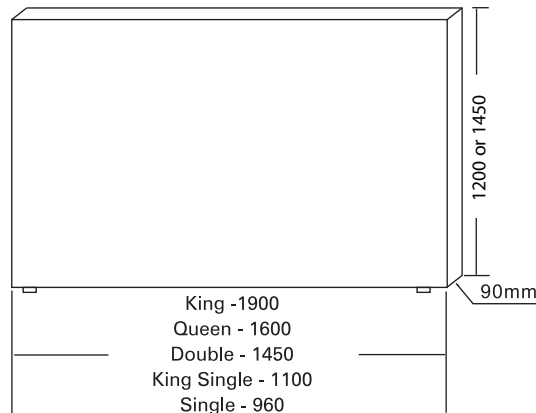

FRAME:	Kiln dried plantation timber
WIDTH:	Standard bed size, custom size also available
HEIGHT:	Standard height of 1200mm or 1450mm, custom height also available
LEGS:	Plastic glides