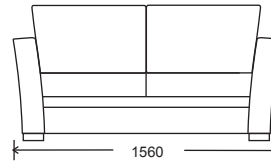

2.5 Seater

2 Seater

Chair

*Sofabed available

FRAME:

SEAT SUSPENSION:

SEAT CUSHION:

BACK CUSHION: