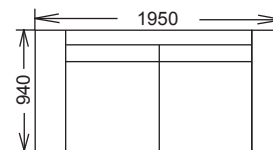

Milo Sofa Bed

10 Year Guarantee

Queen Sofa Bed

Double Sofa Bed

H & J Furniture Company Pty Ltd
2/62 Heathcote Road
Moorebank NSW 2170
Tel: 02-9821 2699
Fax: 02-9821 2162
Email: info@hjffurniture.com.au
Web: www.hjffurniture.com.au