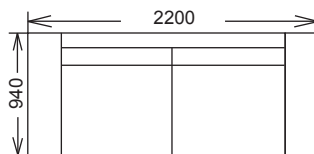

Milo Sofa Bed

10 Year Guarantee

Queen Sofa Bed

Double Sofa Bed

H & J Furniture Company Pty Ltd
2/62 Heathcote Road
Moorebank NSW 2170
Tel: 02-9821 2699
Fax: 02-9821 2162
Email: info@hjffurniture.com.au
Web: www.hjffurniture.com.au