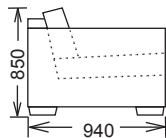

Milo Sofa Bed

10 Year Guarantee

Queen Sofa Bed

Double Sofa Bed

H & J Furniture Company Pty Ltd
2/62 Heathcote Road
Moorebank NSW 2170
Tel: 02-9821 2699
Fax: 02-9821 2162
Email: info@hjffurniture.com.au
Web: www.hjffurniture.com.au