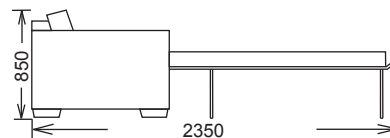

Milo Sofa Bed

10 Year Guarantee

Queen Sofa Bed

Double Sofa Bed

H & J Furniture Company Pty Ltd
2/62 Heathcote Road
Moorebank NSW 2170
Tel: 02-9821 2699
Fax: 02-9821 2162
Email: info@hjffurniture.com.au
Web: www.hjffurniture.com.au