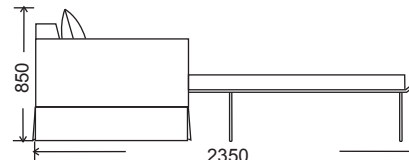

Queen Sofa Bed

Double Sofa Bed

FRAME:	Kiln dried plantation timber
SOFA BED:	Commercial grade bed mechanism with inner spring mattress
SEAT CUSHION:	High resilience foam with 10 Year Guarantee
BACK CUSHION:	Polyester fibre encased in spun bound bags
COVER:	Fully removable cover (or fully upholstered)