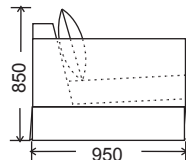

Queen Sofa Bed

Double Sofa Bed

FRAME:	Kiln dried plantation timber
SOFA BED:	Commercial grade bed mechanism with inner spring mattress
SEAT CUSHION:	High resilience foam with 10 Year Guarantee
BACK CUSHION:	Polyester fibre encased in spun bound bags
COVER:	Fully removable cover (or fully upholstered)