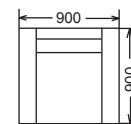

3 Seater

2.5 Seater

2 Seater

Chair

* left and right chaise available
 * custom size upon request

FRAME:

SEAT SUSPENSION:

SEAT CUSHION: