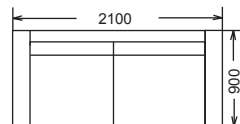

3 Seater

2.5 Seater

2 Seater

Chair

* left and right chaise available
 * custom size upon request

FRAME:

SEAT SUSPENSION:

SEAT CUSHION: