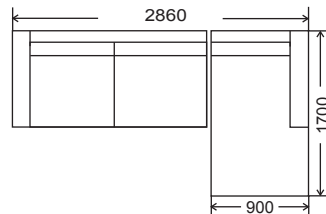

10 Year Guarantee

3 Seater Modular