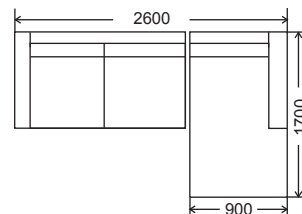

2.5 Seater Modular