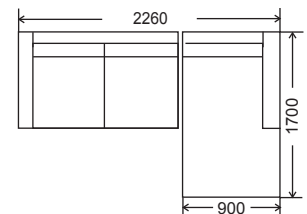

2 Seater Modular