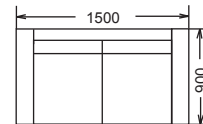

3 Seater

2.5 Seater

2 Seater

Chair

* left and right chaise available
 * custom size upon request

FRAME:

SEAT SUSPENSION:

SEAT CUSHION: