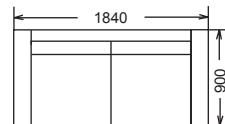

3 Seater

2.5 Seater

2 Seater

Chair

* left and right chaise available
 * custom size upon request

FRAME:

SEAT SUSPENSION:

SEAT CUSHION: