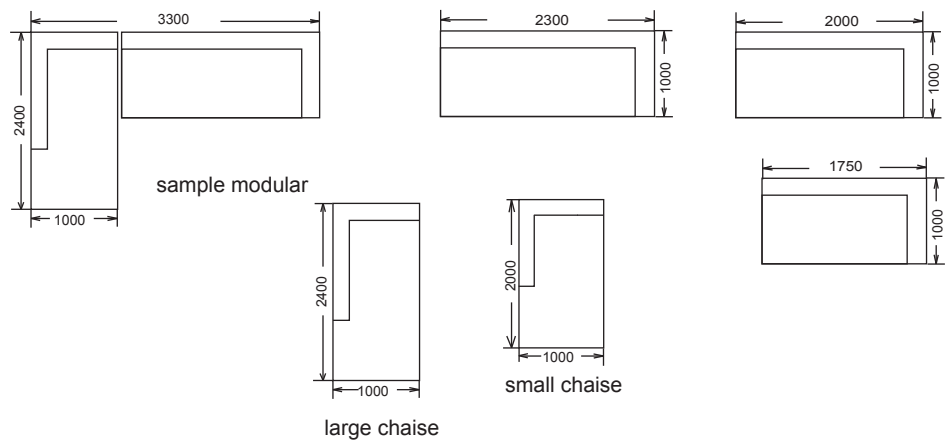

10 Year Guarantee

H & J Furniture Company Pty Ltd
2/62 Heathcote Road
Moorebank NSW 2170
Tel: 02-9821 2699
Fax: 02-9821 2162
Email: info@hjffurniture.com.au
Web: www.hjffurniture.com.au