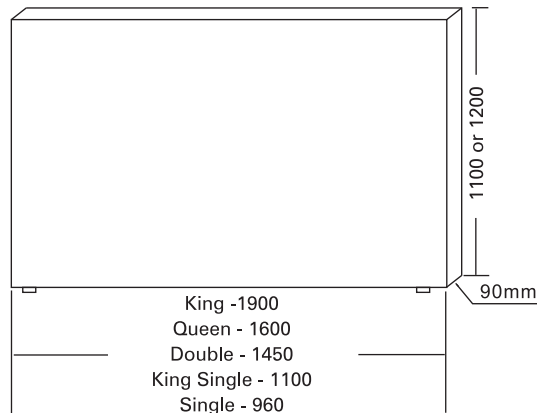

FRAME:	Kiln dried plantation timber
WIDTH:	Standard bed size, custom size also available
HEIGHT:	Standard height of 1100mm or 1200mm, custom height also available
LEGS:	Plastic glides