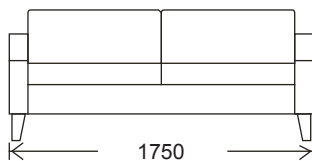

2310  
3.5 Seater

2010  
3 Seater

850  
850

1750  
2.5 Seater

1410  
2 Seater

810  
Chair

|                  |   |
|------------------|---|
| FRAME:           | Kiln dried plantation timber                |
| SEAT SUSPENSION: | No-sag spring suspension                    |
| SEAT CUSHION:    | High resilience foam with 10 Year Guarantee |
| BACK CUSHION:    | Dunlop super soft foam cushion              |
| LEG:             | Available in various timber stain color     |