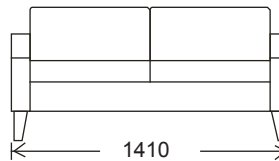

2310  
3.5 Seater

2010  
3 Seater

850  
850

1750  
2.5 Seater

1410  
2 Seater

810  
Chair

|                  |   |
|------------------|---|
| FRAME:           | Kiln dried plantation timber                |
| SEAT SUSPENSION: | No-sag spring suspension                    |
| SEAT CUSHION:    | High resilience foam with 10 Year Guarantee |
| BACK CUSHION:    | Dunlop super soft foam cushion              |
| LEG:             | Available in various timber stain color     |