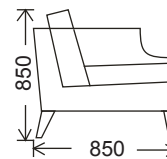

2310  
3.5 Seater

2010  
3 Seater

850  
850

1750  
2.5 Seater

1410  
2 Seater

810  
Chair

|                  |   |
|------------------|---|
| FRAME:           | Kiln dried plantation timber                |
| SEAT SUSPENSION: | No-sag spring suspension                    |
| SEAT CUSHION:    | High resilience foam with 10 Year Guarantee |
| BACK CUSHION:    | Dunlop super soft foam cushion              |
| LEG:             | Available in various timber stain color     |