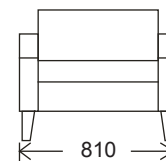

2310  
3.5 Seater

2010  
3 Seater

850  
850

1750  
2.5 Seater

1410  
2 Seater

810  
Chair

|                  |   |
|------------------|---|
| FRAME:           | Kiln dried plantation timber                |
| SEAT SUSPENSION: | No-sag spring suspension                    |
| SEAT CUSHION:    | High resilience foam with 10 Year Guarantee |
| BACK CUSHION:    | Dunlop super soft foam cushion              |
| LEG:             | Available in various timber stain color     |