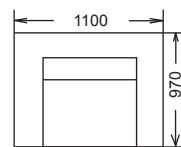

2.5 Seater

2 Seater

Chair

FRAME:	Kiln dried hardwood & plantation timber
SEAT SUSPENSION:	No sag steel sprung suspension
SEAT CUSHION:	High resilience foam with 10 Year Guarantee
BACK CUSHION:	Feather back cushions
LEGS:	Timber legs available in various stain color