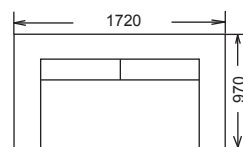

2.5 Seater

2 Seater

Chair

FRAME:	Kiln dried hardwood & plantation timber
SEAT SUSPENSION:	No sag steel sprung suspension
SEAT CUSHION:	High resilience foam with 10 Year Guarantee
BACK CUSHION:	Feather back cushions
LEGS:	Timber legs available in various stain color