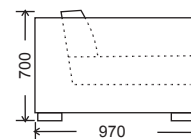

2.5 Seater

2 Seater

Chair

FRAME:	Kiln dried hardwood & plantation timber
SEAT SUSPENSION:	No sag steel sprung suspension
SEAT CUSHION:	High resilience foam with 10 Year Guarantee
BACK CUSHION:	Feather back cushions
LEGS:	Timber legs available in various stain color