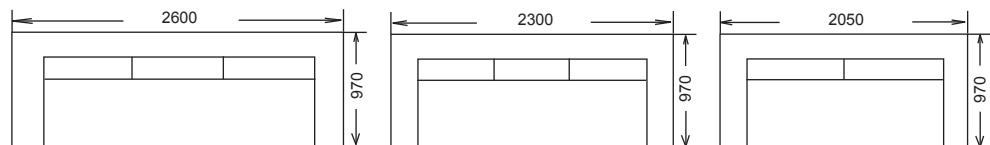

3 Seater

2.5 Seater

10 Year Guarantee

H & J Furniture Company Pty Ltd
2/62 Heathcote Road
Moorebank NSW 2170
Tel: 02-9821 2699
Fax: 02-9821 2162
Email: info@hjfurniture.com.au
Web: www.hjfurniture.com.au

3.5 Seater