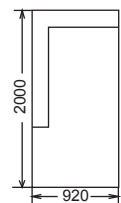

\* left and right chaise available, custom size upon request

- |                  |  |
|------------------|--|
| FRAME:           | Kiln dried hardwood & plantation timber      |
| SEAT SUSPENSION: | No sag steel sprung suspension               |
| SEAT CUSHION:    | High resilience foam with 10 Year Guarantee  |
| BACK CUSHION:    | Feather back cushions                        |
| LEGS:            | Timber legs available in various stain color |