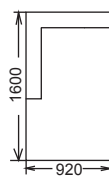

\* left and right chaise available, custom size upon request

- |                  |  |
|------------------|--|
| FRAME:           | Kiln dried hardwood & plantation timber      |
| SEAT SUSPENSION: | No sag steel sprung suspension               |
| SEAT CUSHION:    | High resilience foam with 10 Year Guarantee  |
| BACK CUSHION:    | Feather back cushions                        |
| LEGS:            | Timber legs available in various stain color |