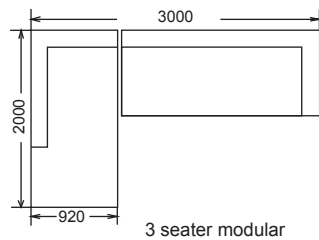

\* left and right chaise available, custom size upon request

- |                  |  |
|------------------|--|
| FRAME:           | Kiln dried hardwood & plantation timber      |
| SEAT SUSPENSION: | No sag steel sprung suspension               |
| SEAT CUSHION:    | High resilience foam with 10 Year Guarantee  |
| BACK CUSHION:    | Feather back cushions                        |
| LEGS:            | Timber legs available in various stain color |