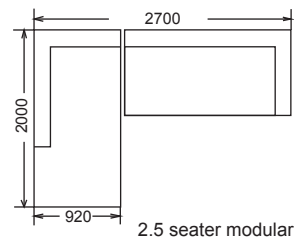

\* left and right chaise available, custom size upon request

- |                  |  |
|------------------|--|
| FRAME:           | Kiln dried hardwood & plantation timber      |
| SEAT SUSPENSION: | No sag steel sprung suspension               |
| SEAT CUSHION:    | High resilience foam with 10 Year Guarantee  |
| BACK CUSHION:    | Feather back cushions                        |
| LEGS:            | Timber legs available in various stain color |