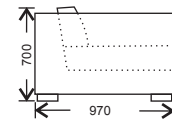

\* left and right chaise available, custom size upon request

- |                  |  |
|------------------|--|
| FRAME:           | Kiln dried hardwood & plantation timber      |
| SEAT SUSPENSION: | No sag steel sprung suspension               |
| SEAT CUSHION:    | High resilience foam with 10 Year Guarantee  |
| BACK CUSHION:    | Feather back cushions                        |
| LEGS:            | Timber legs available in various stain color |