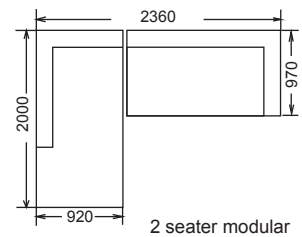

\* left and right chaise available, custom size upon request

- |                  |  |
|------------------|--|
| FRAME:           | Kiln dried hardwood & plantation timber      |
| SEAT SUSPENSION: | No sag steel sprung suspension               |
| SEAT CUSHION:    | High resilience foam with 10 Year Guarantee  |
| BACK CUSHION:    | Feather back cushions                        |
| LEGS:            | Timber legs available in various stain color |