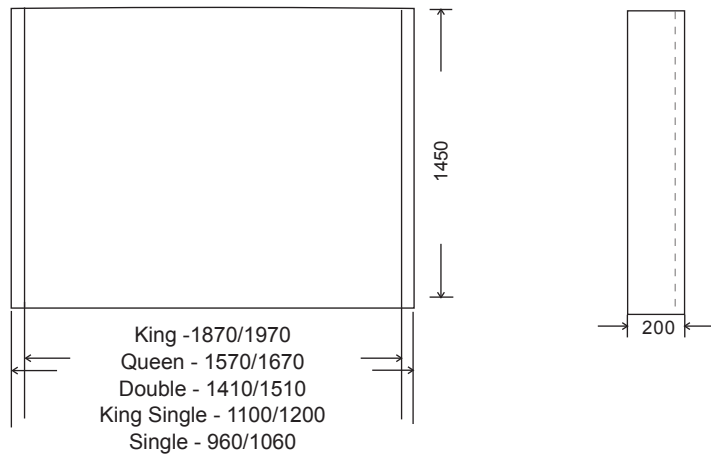

Alex Headboard

10 Year Guarantee

H & J Furniture Company Pty Ltd
2/62 Heathcote Road
Moorebank NSW 2170
Tel: 02-9821 2699
Fax: 02-9821 2162
Email: info@hjffurniture.com.au
Web: www.hjffurniture.com.au

FRAME: Kiln dried plantation timber
WIDTH: Standard bed size, custom size also available
HEIGHT: Standard height of 1450mm, custom height also available
STUDS: Available in antique bronze finish or chrome finish