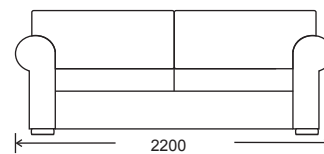

Bellevue

10 Year Guarantee

3 Seater

H & J Furniture Company Pty Ltd
2/62 Heathcote Road
Moorebank NSW 2170
Tel: 02-9821 2699
Fax: 02-9821 2162
Email: info@hjffurniture.com.au
Web: www.hjffurniture.com.au

*Sofabed available

FRAME:
SEAT SUSPENSION:
SEAT CUSHION:
BACK CUSHION:
LEGS:

Kiln dried plantation timber
Warwick Black Cat webbing suspension
High resilience foam with 10 Year Guarantee
Polyester fibre encased in spun bound bags
Timber legs available in various stain color