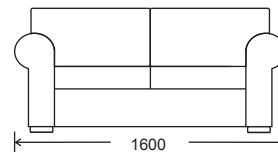

2.5 Seater

2 Seater

\*Sofabed available

FRAME:  
SEAT SUSPENSION:  
SEAT CUSHION:  
BACK CUSHION:  
LEGS:

Kiln dried plantation timber  
Warwick Black Cat webbing suspension  
High resilience foam with 10 Year Guarantee  
Polyester fibre encased in spun bound bags  
Timber legs available in various stain color