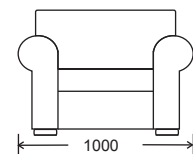

Chair

H & J Furniture Company Pty Ltd
2/62 Heathcote Road
Moorebank NSW 2170
Tel: 02-9821 2699
Fax: 02-9821 2162
Email: info@hjffurniture.com.au
Web: www.hjffurniture.com.au