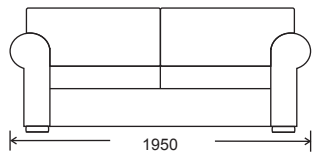

2.5 Seater

2 Seater

\*Sofabed available

FRAME:  
SEAT SUSPENSION:  
SEAT CUSHION:  
BACK CUSHION:  
LEGS:

Kiln dried plantation timber  
Warwick Black Cat webbing suspension  
High resilience foam with 10 Year Guarantee  
Polyester fibre encased in spun bound bags  
Timber legs available in various stain color