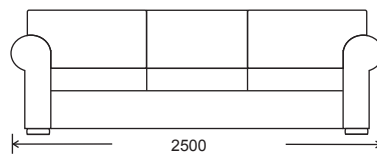

10 Year Guarantee

3.5 Seater