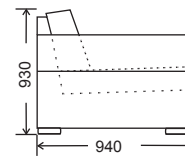

2.5 Seater

2 Seater

\*Sofabed available

FRAME:  
SEAT SUSPENSION:  
SEAT CUSHION:  
BACK CUSHION:  
LEGS:

Kiln dried plantation timber  
Warwick Black Cat webbing suspension  
High resilience foam with 10 Year Guarantee  
Polyester fibre encased in spun bound bags  
Timber legs available in various stain color