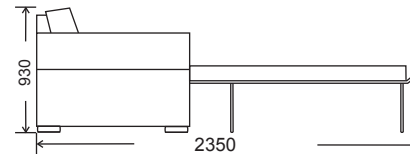

Bellevue Sofa Bed

10 Year Guarantee

Queen Sofa Bed

Double Sofa Bed

H & J Furniture Company Pty Ltd
2/62 Heathcote Road
Moorebank NSW 2170
Tel: 02-9821 2699
Fax: 02-9821 2162
Email: info@hjfurniture.com.au
Web: www.hjfurniture.com.au