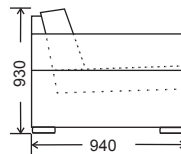

Bellevue Sofa Bed

10 Year Guarantee

Queen Sofa Bed

Double Sofa Bed

H & J Furniture Company Pty Ltd
2/62 Heathcote Road
Moorebank NSW 2170
Tel: 02-9821 2699
Fax: 02-9821 2162
Email: info@hjfurniture.com.au
Web: www.hjfurniture.com.au