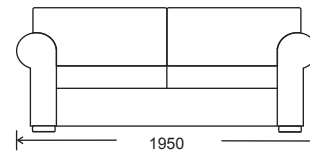

Bellevue Sofa Bed

10 Year Guarantee

Queen Sofa Bed

Double Sofa Bed

H & J Furniture Company Pty Ltd
2/62 Heathcote Road
Moorebank NSW 2170
Tel: 02-9821 2699
Fax: 02-9821 2162
Email: info@hjfurniture.com.au
Web: www.hjfurniture.com.au