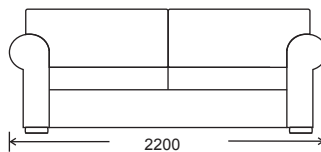

Bellevue Sofa Bed

10 Year Guarantee

Queen Sofa Bed

Double Sofa Bed

H & J Furniture Company Pty Ltd
2/62 Heathcote Road
Moorebank NSW 2170
Tel: 02-9821 2699
Fax: 02-9821 2162
Email: info@hjfurniture.com.au
Web: www.hjfurniture.com.au