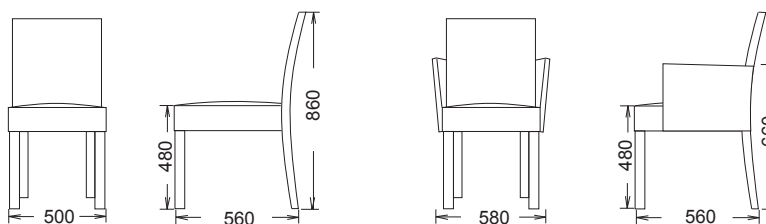

Leo

Leo Carver

FRAME:
SEAT SUSPENSION:
SEAT:
LEG STAIN:

Kiln dried hardwood timber with twin mortice-and-tenon joints
Elastic webbing suspension
Dunlop high density foam
Available in various color(Please refer to sample board)