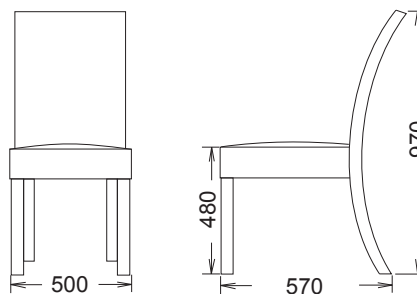

Gemini

FRAME:

SEAT SUSPENSION:

SEAT:

LEG STAIN:

Kiln dried hardwood timber with mortice-and-tenon joints

Elastic webbing suspension

Dunlop high density foam

Available in various color(Please refer to sample board)