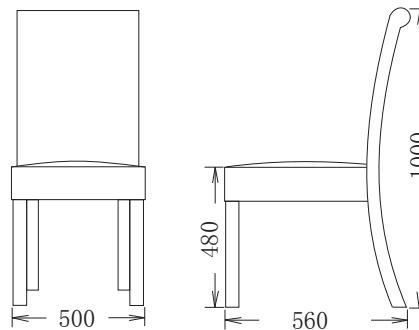

Capricorn

10 Year Guarantee

H & J Furniture Company Pty Ltd
2/62 Heathcote Road
Moorebank NSW 2170
Tel: 02-9821 2699
Fax: 02-9821 2162
Email: hjfurn@bigpond.net.au

FRAME:

SEAT SUSPENSION:

SEAT:

LEG STAIN:

Kiln dried hardwood timber with twin mortice-and-tenon joints